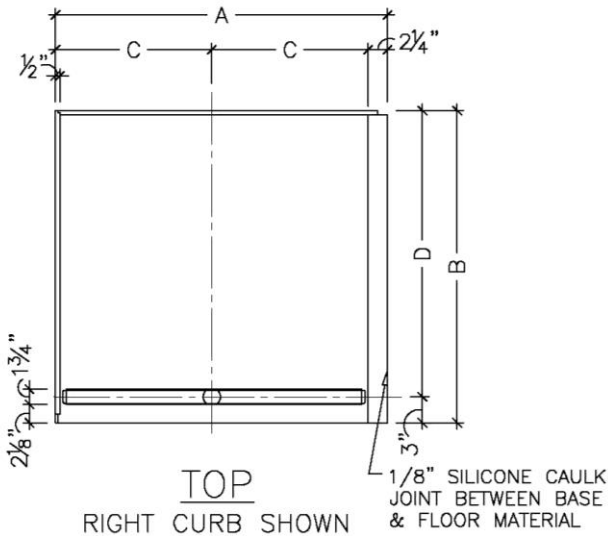

### Glass Side Wall Base – Left or Right (shown)

**Model: GSW** (Patent No 10,165,905 B2, and No US D792,954 S)

**Description:** Standard 2 wall base and 1 ledge for glass.

**Features:**

- Curb free access, 2% single slope to drain, ADA compatible
- One piece base made from 100% solid surface material
- 100% nonporous, stain resistant, and easy to clean
- No grout joints to clean and attract mold and bacteria
- Local sizes up to 95" wide x 60" deep, Ship up to 72" x 52"
- Standard colors: Glacier White, Cameo, Bisque, and Bone
- Choose from 100+ colors of Corian
- Install with any type of wall finish material
- Linear drain channel slopes to the center so no standing water
- Drains up to 5 gallons/minute
- Easy to remove stainless steel drain cover for easy cleaning
- 2" PVC drain output can be offset L or R – special order
- Installs over a standard 3/4" subfloor, drain body recesses into subfloor above joist. Can also install on non-prestressed concrete floors
- Most reliable base, no waterproof liner
- Residential 3 year and commercial 1 year product limited warranty, not recommended for steam showers
- Step by step installation video and guide online

Rough In W X D	ACTUAL BASE DIMENSIONS			
	A	B	C	D
36 X 34	35-3/4"	33-7/8"	16-3/4"	30-7/8"
36 X 36	35-3/4"	35-7/8"	16-3/4"	32-7/8"
42 X 34	41-3/4"	33-7/8"	19-3/4"	30-7/8"
42 X 36	41-3/4"	35-7/8"	19-3/4"	32-7/8"
48 X 34	47-3/4"	33-7/8"	22-3/4"	30-7/8"
48 X 36	47-3/4"	35-7/8"	22-3/4"	32-7/8"
60 X 34	59-3/4"	33-7/8"	28-3/4"	30-7/8"
60 X 36	59-3/4"	35-7/8"	28-3/4"	32-7/8"
72 X 36	71-3/4"	35-7/8"	34-3/4"	32-7/8"
72 X 42	71-3/4"	41-7/8"	34-3/4"	38-7/8"