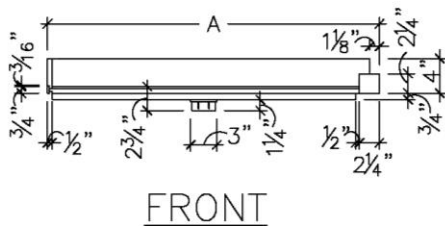

### Glass Side Wall Base – Left or Right (shown)

**Model: GSW** (Patent No 10,165,905 B2, and No US D792,954 S)

**Description:** Standard 2 wall base and 1 ledge for glass.

**Features:**

- Curb free access, 2% single slope to drain, ADA compatible
- One piece base made from 100% solid surface material
- 100% nonporous, stain resistant, and easy to clean
- No grout joints to clean and attract mold and bacteria
- Local sizes up to 95" wide x 60" deep, Ship up to 72" x 52"
- Standard colors: Glacier White, Cameo, Bisque, and Bone
- Choose from 100+ colors of Corian
- Install with any type of wall finish material
- Linear drain channel slopes to the center so no standing water
- Drains up to 5 gallons/minute
- Easy to remove stainless steel drain cover for easy cleaning
- 2" PVC drain output can be offset L or R – special order
- Installs over a standard 3/4" subfloor, drain body recesses into subfloor above joist. Can also install on non-prestressed concrete floors
- Most reliable base, no waterproof liner
- Residential 3 year and commercial 1 year product limited warranty, not recommended for steam showers
- Step by step installation video and guide online

Rough In W X D	ACTUAL BASE DIMENSIONS			
	A	B	C	D
36 X 34	35-3/4"	33-7/8"	16-3/4"	30-7/8"
36 X 36	35-3/4"	35-7/8"	16-3/4"	32-7/8"
42 X 34	41-3/4"	33-7/8"	19-3/4"	30-7/8"
42 X 36	41-3/4"	35-7/8"	19-3/4"	32-7/8"
48 X 34	47-3/4"	33-7/8"	22-3/4"	30-7/8"
48 X 36	47-3/4"	35-7/8"	22-3/4"	32-7/8"
60 X 34	59-3/4"	33-7/8"	28-3/4"	30-7/8"
60 X 36	59-3/4"	35-7/8"	28-3/4"	32-7/8"
72 X 36	71-3/4"	35-7/8"	34-3/4"	32-7/8"
72 X 42	71-3/4"	41-7/8"	34-3/4"	38-7/8"