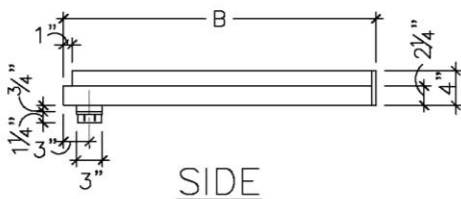

### Glass Side Wall Base – Left or Right (shown)

**Model: GSW** (Patent No 10,165,905 B2, and No US D792,954 S)

**Description:** Standard 2 wall base and 1 ledge for glass.

**Features:**

- Curb free access, 2% single slope to drain, ADA compatible
- One piece base made from 100% solid surface material
- 100% nonporous, stain resistant, and easy to clean
- No grout joints to clean and attract mold and bacteria
- Local sizes up to 95" wide x 60" deep, Ship up to 72" x 52"
- Standard colors: Glacier White, Cameo, Bisque, and Bone
- Choose from 100+ colors of Corian
- Install with any type of wall finish material
- Linear drain channel slopes to the center so no standing water
- Drains up to 5 gallons/minute
- Easy to remove stainless steel drain cover for easy cleaning
- 2" PVC drain output can be offset L or R – special order
- Installs over a standard 3/4" subfloor, drain body recesses into subfloor above joist. Can also install on non-prestressed concrete floors
- Most reliable base, no waterproof liner
- Residential 3 year and commercial 1 year product limited warranty, not recommended for steam showers
- Step by step installation video and guide online

Rough In W X D	ACTUAL BASE DIMENSIONS			
	A	B	C	D
36 X 34	35-3/4"	33-7/8"	16-3/4"	30-7/8"
36 X 36	35-3/4"	35-7/8"	16-3/4"	32-7/8"
42 X 34	41-3/4"	33-7/8"	19-3/4"	30-7/8"
42 X 36	41-3/4"	35-7/8"	19-3/4"	32-7/8"
48 X 34	47-3/4"	33-7/8"	22-3/4"	30-7/8"
48 X 36	47-3/4"	35-7/8"	22-3/4"	32-7/8"
60 X 34	59-3/4"	33-7/8"	28-3/4"	30-7/8"
60 X 36	59-3/4"	35-7/8"	28-3/4"	32-7/8"
72 X 36	71-3/4"	35-7/8"	34-3/4"	32-7/8"
72 X 42	71-3/4"	41-7/8"	34-3/4"	38-7/8"