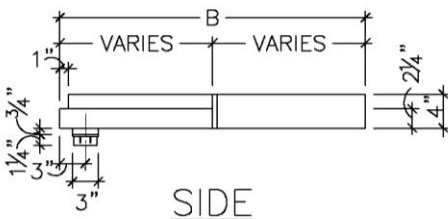

TOP  
 RIGHT CURB SHOWN

FRONT

SIDE

### Partial Glass Wall Base - Left or Right(shown)

**Model:** PGW (Patent No 10,165,905 B2 and No US D792,954 S)

**Description:** 2 wall base with Partial Ledge for glass.

**Features:**

- Curb free access, 2% single slope to drain, ADA compatible
- One-piece base made from 100% solid surface material
- 100% nonporous, stain resistant, and easy to clean
- No grout joints to clean and attract mold and bacteria
- Local sizes up to 95" wide x 60" deep, Ship up to 72" X 52"
  - Standard colors: Glacier White, Cameo, Bisque, and Bone
  - Choose from 100+ colors of Corian
- Install with any type of wall finish material
- Linear drain channel slopes to the center so no standing water
- Drains up to 5 gallons/minute
- Easy to remove stainless steel drain cover for easy cleaning
- 2" PVC FTP drain output can be offset L or R – special order
- Installs over a standard 3/4" subfloor, drain body recesses into subfloor above joist. Can also install on non-prestressed concrete floors
- Most reliable base, no waterproof liner
- Residential 3 year and commercial 1 year product limited warranty, not recommended for steam showers
- Step by step installation video and guide online

	Rough In W X D	ACTUAL BASE DIMENSIONS			
		A	B	C	D
	36 X 34	35-3/4"	33-7/8"	16-3/4"	30-7/8"
	36 X 36	35-3/4"	35-7/8"	16-3/4"	32-7/8"
	42 X 34	41-3/4"	33-7/8"	19-3/4"	30-7/8"
	42 X 36	41-3/4"	35-7/8"	19-3/4"	32-7/8"
	48 X 34	47-3/4"	33-7/8"	22-3/4"	30-7/8"
	48 X 36	47-3/4"	35-7/8"	22-3/4"	32-7/8"
	60 X 34	59-3/4"	33-7/8"	28-3/4"	30-7/8"
	60 X 36	59-3/4"	35-7/8"	28-3/4"	32-7/8"
	72 X 36	71-3/4"	35-7/8"	34-3/4"	32-7/8"
	72 X 42	71-3/4"	41-7/8"	34-3/4"	38-7/8"