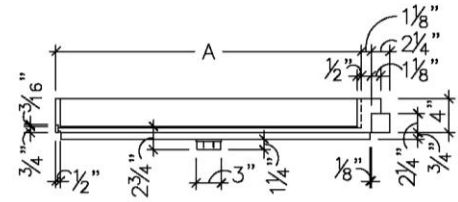

TOP  
 RIGHT CURB SHOWN

FRONT

SIDE

### Partial Glass Wall Base - Left or Right(shown)

**Model:** PGW (Patent No 10,165,905 B2 and No US D792,954 S)

**Description:** 2 wall base with Partial Ledge for glass.

**Features:**

- Curb free access, 2% single slope to drain, ADA compatible
- One-piece base made from 100% solid surface material
- 100% nonporous, stain resistant, and easy to clean
- No grout joints to clean and attract mold and bacteria
- Local sizes up to 95" wide x 60" deep, Ship up to 72" X 52"
  - Standard colors: Glacier White, Cameo, Bisque, and Bone
  - Choose from 100+ colors of Corian
- Install with any type of wall finish material
- Linear drain channel slopes to the center so no standing water
- Drains up to 5 gallons/minute
- Easy to remove stainless steel drain cover for easy cleaning
- 2" PVC FTP drain output can be offset L or R – special order
- Installs over a standard 3/4" subfloor, drain body recesses into subfloor above joist. Can also install on non-prestressed concrete floors
- Most reliable base, no waterproof liner
- Residential 3 year and commercial 1 year product limited warranty, not recommended for steam showers
- Step by step installation video and guide online

	Rough In W X D	ACTUAL BASE DIMENSIONS			
		A	B	C	D
	36 X 34	35-3/4"	33-7/8"	16-3/4"	30-7/8"
	36 X 36	35-3/4"	35-7/8"	16-3/4"	32-7/8"
	42 X 34	41-3/4"	33-7/8"	19-3/4"	30-7/8"
	42 X 36	41-3/4"	35-7/8"	19-3/4"	32-7/8"
	48 X 34	47-3/4"	33-7/8"	22-3/4"	30-7/8"
	48 X 36	47-3/4"	35-7/8"	22-3/4"	32-7/8"
	60 X 34	59-3/4"	33-7/8"	28-3/4"	30-7/8"
	60 X 36	59-3/4"	35-7/8"	28-3/4"	32-7/8"
	72 X 36	71-3/4"	35-7/8"	34-3/4"	32-7/8"
	72 X 42	71-3/4"	41-7/8"	34-3/4"	38-7/8"