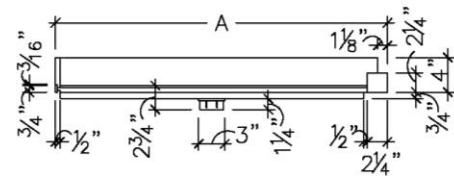

SHOWER BASES

Glass Side Wall Base - Left or Right(shown)

Model: GSW (Patent No 10,165,905 B2, and No US D792,954 S)

Description: Standard 2 wall base and 1 Ledge for glass.

Features:

- Curb free access, 2% single slope to drain, ADA compatible
- One piece base made from 100% solid surface material
- 100% nonporous, stain resistant, and easy to clean
- No grout joints to clean and attract mold and bacteria
- Standard and custom sizes up to 95" wide x 60" deep, Ship up to 62" x 52"
 - Standard colors: Glacier White, Cameo, Bisque, and Bone
 - Choose from 100+ colors of Corian
- Install with any type of wall finish material
- Linear drain channel slopes to the center so no standing water
- Drains up to 5 gallons/minute
- Easy to remove stainless steel drain cover for easy cleaning
- 2" PVC drain output can be offset L or R – special order
- Installs over a standard 3/4" subfloor, drain body recesses into subfloor above joist. Can also install on non-prestressed concrete floors
- Most reliable base, no waterproof liner
- Residential 3 year and commercial 1 year product limited warranty, not recommended for steam showers
- Step by step installation video and guide online

TOP
RIGHT CURB SHOWN

FRONT

SIDE

	Rough In W X D	ACTUAL BASE DIMENSIONS			
		A	B	C	D
	36 X 34	35-3/4"	33-7/8"	16-3/4"	30-7/8"
	36 X 36	35-3/4"	35-7/8"	16-3/4"	32-7/8"
	42 X 34	41-3/4"	33-7/8"	19-3/4"	30-7/8"
	42 X 36	41-3/4"	35-7/8"	19-3/4"	32-7/8"
	48 X 34	47-3/4"	33-7/8"	22-3/4"	30-7/8"
	48 X 36	47-3/4"	35-7/8"	22-3/4"	32-7/8"
	60 X 34	59-3/4"	33-7/8"	28-3/4"	30-7/8"
	60 X 36	59-3/4"	35-7/8"	28-3/4"	32-7/8"
	72 X 36	71-3/4"	35-7/8"	34-3/4"	32-7/8"
	72 X 42	71-3/4"	41-7/8"	34-3/4"	38-7/8"

Manufacturer Dimensional Tolerance .1875 " +/-

Encompass Shower Base
Meet HUD Bulletin 73a, CSA
B45/IAMPO Z124.1.2
ICC/ANSI A117.1, ASTM 462
Standards

Encompass™

SHOWER BASES

Exclusively by Sander and Sons, Inc.