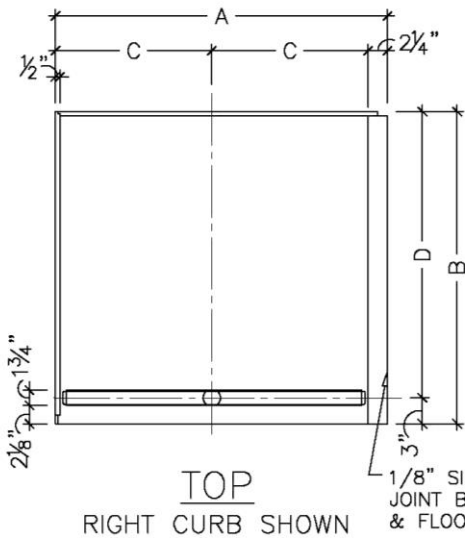

SHOWER BASES

Glass Side Wall Base - Left or Right(shown)

Model: GSW (Patent No 10,165,905 B2, and No US D792,954 S)

Description: Standard 2 wall base and 1 Ledge for glass.

Features:

- Curb free access, 2% single slope to drain, ADA compatible
- One piece base made from 100% solid surface material
- 100% nonporous, stain resistant, and easy to clean
- No grout joints to clean and attract mold and bacteria
- Standard and custom sizes up to 95" wide x 60" deep, Ship up to 62" x 52"
 - Standard colors: Glacier White, Cameo, Bisque, and Bone
 - Choose from 100+ colors of Corian
- Install with any type of wall finish material
- Linear drain channel slopes to the center so no standing water
- Drains up to 5 gallons/minute
- Easy to remove stainless steel drain cover for easy cleaning
- 2" PVC drain output can be offset L or R – special order
- Installs over a standard 3/4" subfloor, drain body recesses into subfloor above joist. Can also install on non-prestressed concrete floors
- Most reliable base, no waterproof liner
- Residential 3 year and commercial 1 year product limited warranty, not recommended for steam showers
- Step by step installation video and guide online

TOP
RIGHT CURB SHOWN

FRONT

SIDE

	Rough In W X D	ACTUAL BASE DIMENSIONS			
		A	B	C	D
	36 X 34	35-3/4"	33-7/8"	16-3/4"	30-7/8"
	36 X 36	35-3/4"	35-7/8"	16-3/4"	32-7/8"
	42 X 34	41-3/4"	33-7/8"	19-3/4"	30-7/8"
	42 X 36	41-3/4"	35-7/8"	19-3/4"	32-7/8"
	48 X 34	47-3/4"	33-7/8"	22-3/4"	30-7/8"
	48 X 36	47-3/4"	35-7/8"	22-3/4"	32-7/8"
	60 X 34	59-3/4"	33-7/8"	28-3/4"	30-7/8"
	60 X 36	59-3/4"	35-7/8"	28-3/4"	32-7/8"
	72 X 36	71-3/4"	35-7/8"	34-3/4"	32-7/8"
	72 X 42	71-3/4"	41-7/8"	34-3/4"	38-7/8"

Manufacturer Dimensional Tolerance .1875 " +/-

Encompass Shower Base
Meet HUD Bulletin 73a, CSA
B45/IAMPO Z124.1.2
ICC/ANSI A117.1, ASTM 462
Standards

Encompass™

SHOWER BASES

Exclusively by Sander and Sons, Inc.