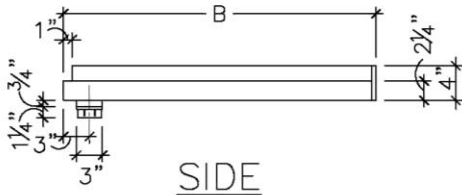

SHOWER BASES

Glass Side Wall Base - Left or Right(shown)

Model: GSW (Patent No 10,165,905 B2, and No US D792,954 S)

Description: Standard 2 wall base and 1 Ledge for glass.

Features:

- Curb free access, 2% single slope to drain, ADA compatible
- One piece base made from 100% solid surface material
- 100% nonporous, stain resistant, and easy to clean
- No grout joints to clean and attract mold and bacteria
- Standard and custom sizes up to 95" wide x 60" deep, Ship up to 62" x 52"
 - Standard colors: Glacier White, Cameo, Bisque, and Bone
 - Choose from 100+ colors of Corian
- Install with any type of wall finish material
- Linear drain channel slopes to the center so no standing water
- Drains up to 5 gallons/minute
- Easy to remove stainless steel drain cover for easy cleaning
- 2" PVC drain output can be offset L or R – special order
- Installs over a standard 3/4" subfloor, drain body recesses into subfloor above joist. Can also install on non-prestressed concrete floors
- Most reliable base, no waterproof liner
- Residential 3 year and commercial 1 year product limited warranty, not recommended for steam showers
- Step by step installation video and guide online

TOP
RIGHT CURB SHOWN

FRONT

SIDE

	Rough In W X D	ACTUAL BASE DIMENSIONS			
		A	B	C	D
	36 X 34	35-3/4"	33-7/8"	16-3/4"	30-7/8"
	36 X 36	35-3/4"	35-7/8"	16-3/4"	32-7/8"
	42 X 34	41-3/4"	33-7/8"	19-3/4"	30-7/8"
	42 X 36	41-3/4"	35-7/8"	19-3/4"	32-7/8"
	48 X 34	47-3/4"	33-7/8"	22-3/4"	30-7/8"
	48 X 36	47-3/4"	35-7/8"	22-3/4"	32-7/8"
	60 X 34	59-3/4"	33-7/8"	28-3/4"	30-7/8"
	60 X 36	59-3/4"	35-7/8"	28-3/4"	32-7/8"
	72 X 36	71-3/4"	35-7/8"	34-3/4"	32-7/8"
	72 X 42	71-3/4"	41-7/8"	34-3/4"	38-7/8"

Manufacturer Dimensional Tolerance .1875 " +/-

Encompass Shower Base
Meet HUD Bulletin 73a, CSA
B45/IAMPO Z124.1.2
ICC/ANSI A117.1, ASTM 462
Standards

Encompass™

SHOWER BASES

Exclusively by Sander and Sons, Inc.