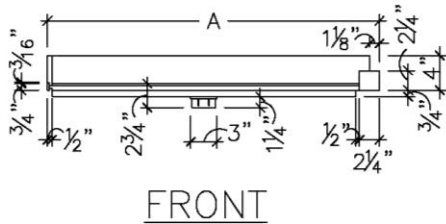

### Glass Side Wall Base - Left or Right(shown)

**Model:** GSW (Patent No 10,165,905 B2, and No US D792,954 S)

**Description:** Standard 2 wall base and 1 Ledge for glass.

**Features:**

- Curb free access, 2% single slope to drain, ADA compatible
- One piece base made from 100% solid surface material
- 100% nonporous, stain resistant, and easy to clean
- No grout joints to clean and attract mold and bacteria
- Local sizes up to 95" wide x 60" deep, Ship up to 72" x 52"  
 Standard colors: Glacier White, Cameo, Bisque, and Bone  
 Choose from 100+ colors of Corian
- Install with any type of wall finish material
- Linear drain channel slopes to the center so no standing water
- Drains up to 5 gallons/minute
- Easy to remove stainless steel drain cover for easy cleaning
- 2" PVC drain output can be offset L or R – special order
- Installs over a standard 3/4" subfloor, drain body recesses into subfloor above joist. Can also install on non-prestressed concrete floors
- Most reliable base, no waterproof liner
- Residential 3 year and commercial 1 year product limited warranty, not recommended for steam showers
- Step by step installation video and guide online
- 

	Rough In W X D	ACTUAL BASE DIMENSIONS			
		A	B	C	D
	36 X 34	35-3/4"	33-7/8"	16-3/4"	30-7/8"
	36 X 36	35-3/4"	35-7/8"	16-3/4"	32-7/8"
	42 X 34	41-3/4"	33-7/8"	19-3/4"	30-7/8"
	42 X 36	41-3/4"	35-7/8"	19-3/4"	32-7/8"
	48 X 34	47-3/4"	33-7/8"	22-3/4"	30-7/8"
	48 X 36	47-3/4"	35-7/8"	22-3/4"	32-7/8"
	60 X 34	59-3/4"	33-7/8"	28-3/4"	30-7/8"
	60 X 36	59-3/4"	35-7/8"	28-3/4"	32-7/8"
	72 X 36	71-3/4"	35-7/8"	34-3/4"	32-7/8"
	72 X 42	71-3/4"	41-7/8"	34-3/4"	38-7/8"

Manufacturer Dimensional Tolerance .1875 " +/-

Encompass Shower Base  
 Meet HUD Bulletin 73a, CSA  
 B45/IAMPO Z124.1.2  
 ICC/ANSI A117.1, ASTM F462  
 Standards

Encompass™

SHOWER BASES

Exclusively by Sander and Sons, Inc.