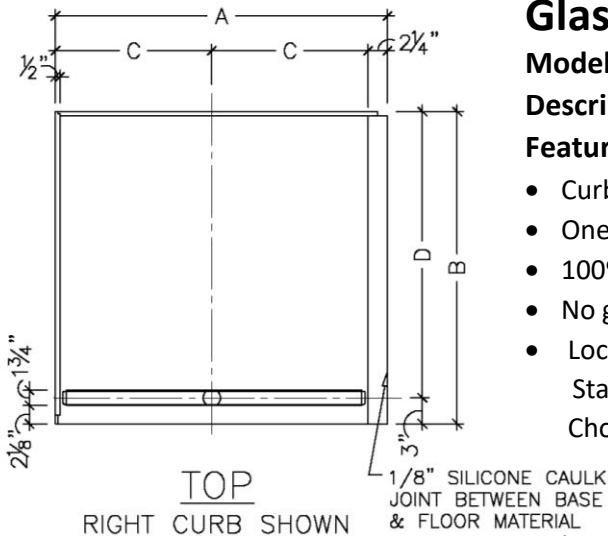

## SHOWER BASES

### Glass Side Wall Base - Left or Right(shown)

**Model:** GSW (Patent No 10,165,905 B2, and No US D792,954 S)

**Description:** Standard 2 wall base and 1 Ledge for glass.

**Features:**

- Curb free access, 2% single slope to drain, ADA compatible
- One piece base made from 100% solid surface material
- 100% nonporous, stain resistant, and easy to clean
- No grout joints to clean and attract mold and bacteria
- Local sizes up to 95" wide x 60" deep, Ship up to 72" x 52"  
 Standard colors: Glacier White, Cameo, Bisque, and Bone  
 Choose from 100+ colors of Corian
- Install with any type of wall finish material
- Linear drain channel slopes to the center so no standing water
- Drains up to 5 gallons/minute
- Easy to remove stainless steel drain cover for easy cleaning
- 2" PVC drain output can be offset L or R – special order
- Installs over a standard 3/4" subfloor, drain body recesses into subfloor above joist. Can also install on non-prestressed concrete floors
- Most reliable base, no waterproof liner
- Residential 3 year and commercial 1 year product limited warranty, not recommended for steam showers
- Step by step installation video and guide online
- 

	Rough In W X D	ACTUAL BASE DIMENSIONS			
		A	B	C	D
	36 X 34	35-3/4"	33-7/8"	16-3/4"	30-7/8"
	36 X 36	35-3/4"	35-7/8"	16-3/4"	32-7/8"
	42 X 34	41-3/4"	33-7/8"	19-3/4"	30-7/8"
	42 X 36	41-3/4"	35-7/8"	19-3/4"	32-7/8"
	48 X 34	47-3/4"	33-7/8"	22-3/4"	30-7/8"
	48 X 36	47-3/4"	35-7/8"	22-3/4"	32-7/8"
	60 X 34	59-3/4"	33-7/8"	28-3/4"	30-7/8"
	60 X 36	59-3/4"	35-7/8"	28-3/4"	32-7/8"
	72 X 36	71-3/4"	35-7/8"	34-3/4"	32-7/8"
	72 X 42	71-3/4"	41-7/8"	34-3/4"	38-7/8"