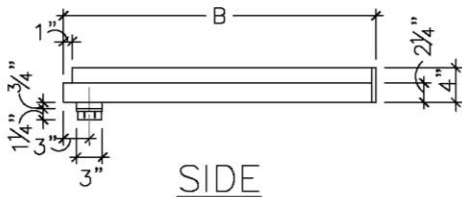

### Glass Side Wall Base - Left or Right(shown)

**Model:** GSW (Patent No 10,165,905 B2, and No US D792,954 S)

**Description:** Standard 2 wall base and 1 Ledge for glass.

**Features:**

- Curb free access, 2% single slope to drain, ADA compatible
- One piece base made from 100% solid surface material
- 100% nonporous, stain resistant, and easy to clean
- No grout joints to clean and attract mold and bacteria
- Local sizes up to 95" wide x 60" deep, Ship up to 72" x 52"  
 Standard colors: Glacier White, Cameo, Bisque, and Bone  
 Choose from 100+ colors of Corian
- Install with any type of wall finish material
- Linear drain channel slopes to the center so no standing water
- Drains up to 5 gallons/minute
- Easy to remove stainless steel drain cover for easy cleaning
- 2" PVC drain output can be offset L or R – special order
- Installs over a standard 3/4" subfloor, drain body recesses into subfloor above joist. Can also install on non-prestressed concrete floors
- Most reliable base, no waterproof liner
- Residential 3 year and commercial 1 year product limited warranty, not recommended for steam showers
- Step by step installation video and guide online
- 

	Rough In W X D	ACTUAL BASE DIMENSIONS			
		A	B	C	D
	36 X 34	35-3/4"	33-7/8"	16-3/4"	30-7/8"
	36 X 36	35-3/4"	35-7/8"	16-3/4"	32-7/8"
	42 X 34	41-3/4"	33-7/8"	19-3/4"	30-7/8"
	42 X 36	41-3/4"	35-7/8"	19-3/4"	32-7/8"
	48 X 34	47-3/4"	33-7/8"	22-3/4"	30-7/8"
	48 X 36	47-3/4"	35-7/8"	22-3/4"	32-7/8"
	60 X 34	59-3/4"	33-7/8"	28-3/4"	30-7/8"
	60 X 36	59-3/4"	35-7/8"	28-3/4"	32-7/8"
	72 X 36	71-3/4"	35-7/8"	34-3/4"	32-7/8"
	72 X 42	71-3/4"	41-7/8"	34-3/4"	38-7/8"